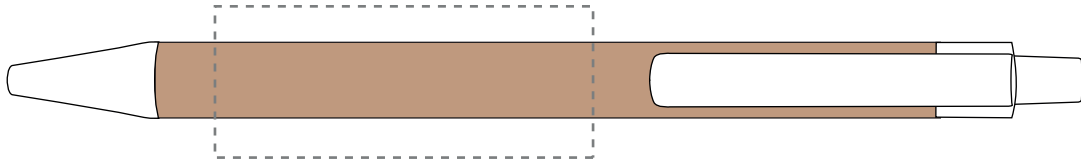

Your Ref:	Quantity:	Product Code: TPC982301
Our Ref:	Version: 1	Product Colour: WHITE

PRINTING CONCERNS:

We stock this item in the following colours

**PANTONE REFERENCE(S)**

- Colour 1
- Colour 2
- Colour 3
- Colour 4

ARTWORK SCALE 100%

ARTWORK SCALE 100%

Front Print Area:

50mm x 20mm

Product Image for visualisation
- colours may vary

The dashed line is to demonstrate print area and will not appear on your printed item

PLEASE NOTE: